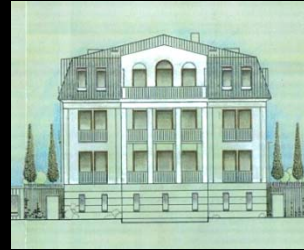

Residential House, Heringsdorf